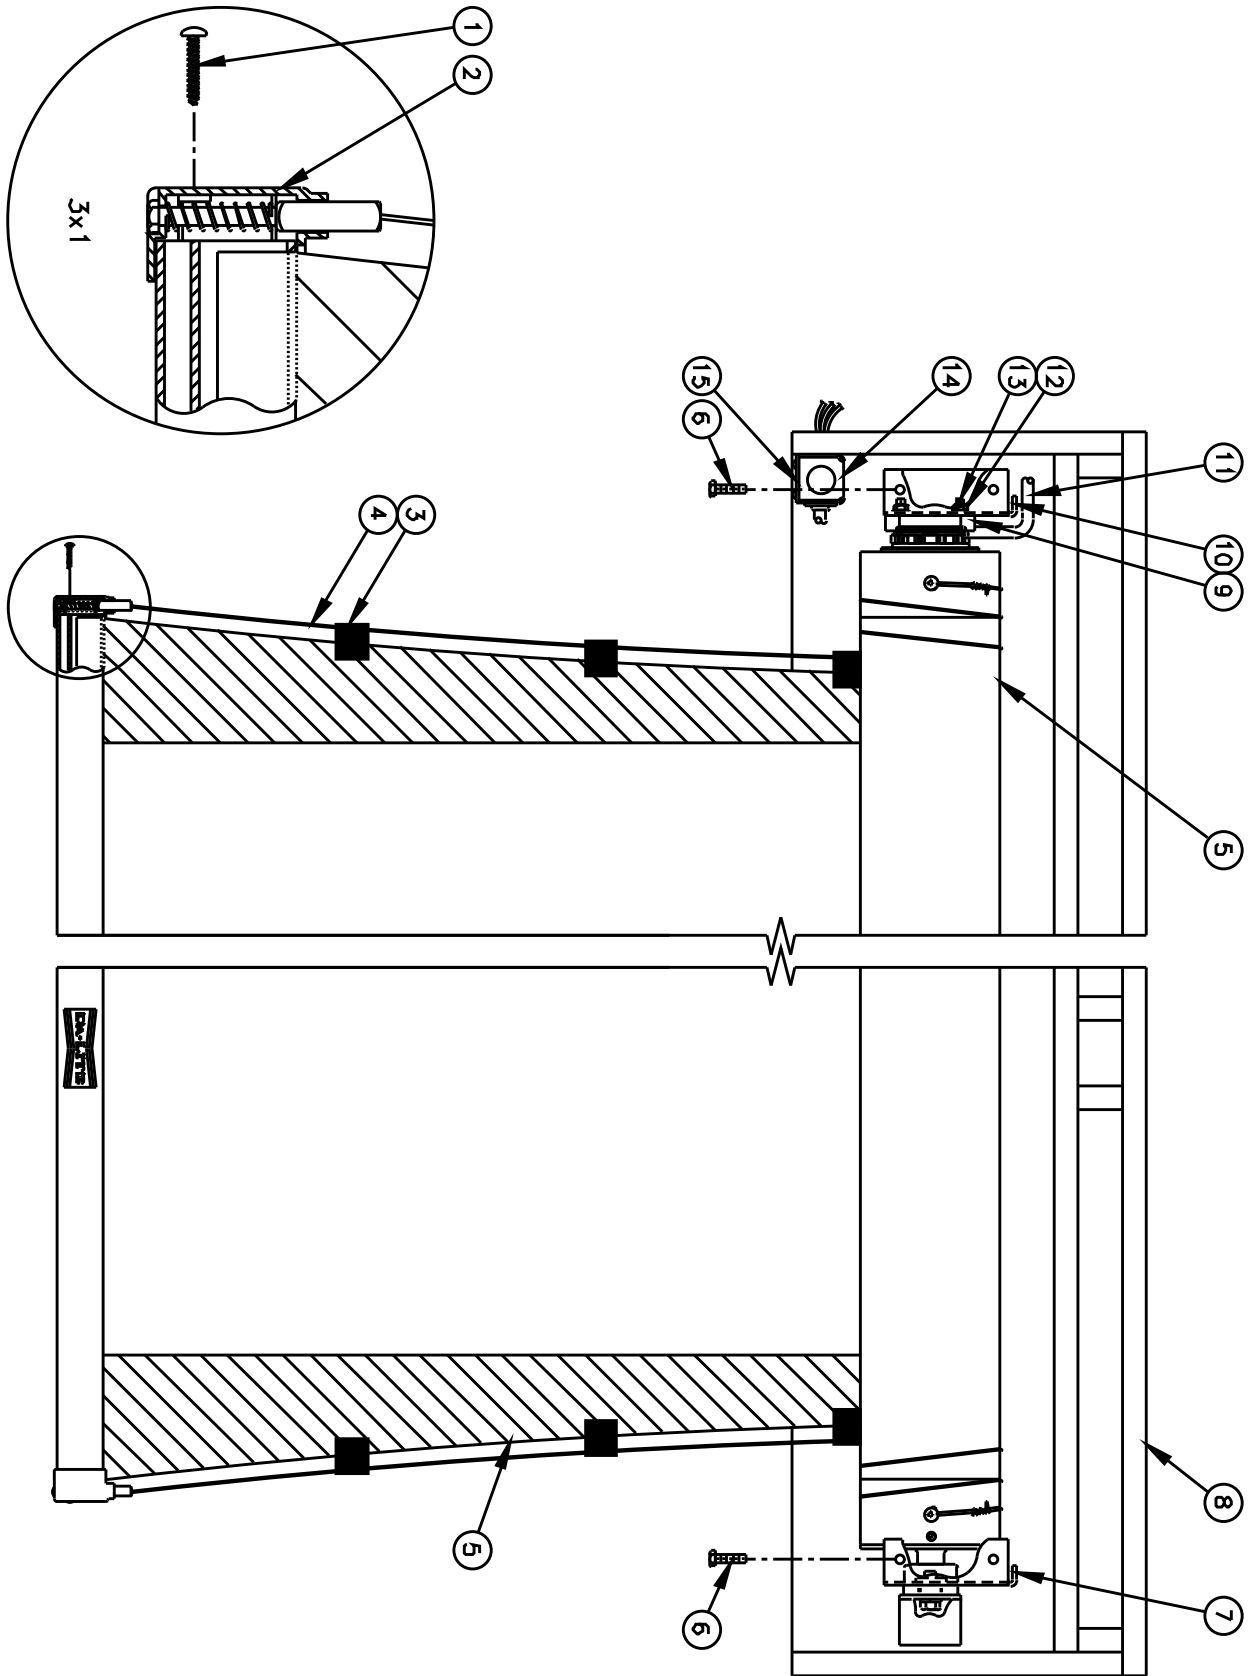

TENSIONED PROFESSIONAL ELECTROL®

TENSIONED PROFESSIONAL ELECTROL®

Item No.	Da-Lite Part No.	Description	Quantity Required	List Price Each
1	44839	Screw for slat cap assy.	4	\$0.26
2	98895	Slat cap assy. (includes #1).	2	14.70
3	94680	Tab.	24-44	0.34
4	75658	Line, chalk and mason black (per foot) (Figure one side at approximately height of fabric + 2' + any extra needed)	Per size	0.22
5		Fabric and roller assemblies include #2, 3 and 4		
	99589	Fabric and roller assy., Da-Mat 9' x 12'.	1	1796.00
	99590	Fabric and roller assy., High Contrast Da-Mat 9' x 12'.	1	1796.00
	99591	Fabric and roller assy., Pearlescent 9' x 12'.	1	2406.00
	99592	Fabric and roller assy., Cinema Vision 9' x 12'.	1	2770.00
	99593	Fabric and roller assy., High Contrast Cinema Vision 9' x 12'.	1	2770.00
	99594	Fabric and roller assy., Da-Tex 9' x 12'.	1	2684.00
	99595	Fabric and roller assy., Dual Vision 9' x 12'.	1	2684.00
	99555	Fabric and roller assy., Da-Mat 12' x 12'.	1	1976.00
	99556	Fabric and roller assy., High Contrast Da-Mat 12' x 12'.	1	1976.00
	99557	Fabric and roller assy., Pearlescent 12' x 12'.	1	2646.00
	99558	Fabric and roller assy., Cinema Vision 12' x 12'.	1	3056.00
	99559	Fabric and roller assy., High Contrast Cinema Vision 12' x 12'.	1	3056.00
	99560	Fabric and roller assy., Da-Tex 12' x 12'.	1	2952.00
	99561	Fabric and roller assy., Dual Vision 12' x 12'.	1	2952.00
	99534	Fabric and roller assy., Da-Mat 10'6" x 14'.	1	2308.00
	99535	Fabric and roller assy., High Contrast Da-Mat 10'6" x 14'.	1	2308.00
	99536	Fabric and roller assy., Pearlescent 10'6" x 14'.	1	2910.00
	99537	Fabric and roller assy., Cinema Vision 10'6" x 14'.	1	3360.00
	99538	Fabric and roller assy., High Contrast Cinema Vision 10'6" x 14'.	1	3360.00
	99539	Fabric and roller assy., Da-Tex 10'6" x 14'.	1	3246.00
	99540	Fabric and roller assy., Dual Vision 10'6" x 14'.	1	3246.00
	99562	Fabric and roller assy., Da-Mat 14' x 14'.	1	2600.00
	99563	Fabric and roller assy., High Contrast Da-Mat 14' x 14'.	1	2600.00
	99564	Fabric and roller assy., Pearlescent 14' x 14'.	1	3200.00
	99565	Fabric and roller assy., Cinema Vision 14' x 14'.	1	3486.00
	99566	Fabric and roller assy., High Contrast Cinema Vision 14' x 14'.	1	3486.00
	99567	Fabric and roller assy., Da-Tex 14' x 14'.	1	3468.00
	99568	Fabric and roller assy., Dual Vision 14' x 14'.	1	3468.00
	99664	Fabric and roller assy., Da-Mat 12' x 16'.	1	3136.00
	99665	Fabric and roller assy., High Contrast Da-Mat 12' x 16'.	1	3136.00
	99666	Fabric and roller assy., Pearlescent 12' x 16'.	1	3520.00
	99667	Fabric and roller assy., Cinema Vision 12' x 16'.	1	3856.00
	99668	Fabric and roller assy., High Contrast Cinema Vision 12' x 16'.	1	3856.00
	99669	Fabric and roller assy., Da-Tex 12' x 16'.	1	3720.00
	99670	Fabric and roller assy., Dual Vision 12' x 16'.	1	3720.00
	99589	Fabric and roller assy., Da-Mat 108" x 144" - 180" diag.	1	1796.00
	99590	Fabric and roller assy., High Contrast Da-Mat 108" x 144" - 180" diag.	1	1796.00
	99591	Fabric and roller assy., Pearlescent 108" x 144" - 180" diag.	1	2406.00
	99592	Fabric and roller assy., Cinema Vision 108" x 144" - 180" diag.	1	2770.00
	99593	Fabric and roller assy., High Contrast Cinema Vision 108" x 144" - 180" diag.	1	2770.00
	99594	Fabric and roller assy., Da-Tex 108" x 144" - 180" diag.	1	2684.00
	99595	Fabric and roller assy., Dual Vision 108" x 144" - 180" diag.	1	2684.00
	99596	Fabric and roller assy., Da-Mat 120" x 160" - 200" diag.	1	1976.00
	99597	Fabric and roller assy., High Contrast Da-Mat 120" x 160" - 200" diag.	1	1976.00
	99598	Fabric and roller assy., Pearlescent 120" x 160" - 200" diag.	1	2646.00
	99599	Fabric and roller assy., Cinema Vision 120" x 160" - 200" diag.	1	3056.00