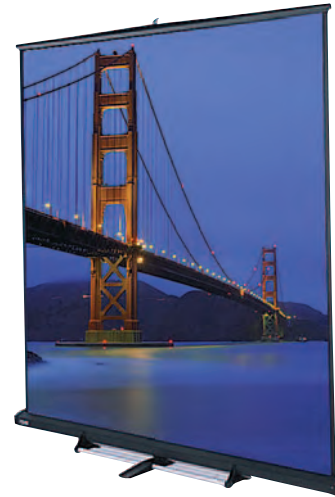

FLOOR MODEL C

Heavy Duty Portable Screen

- Screen pulls up from case with reduced spring tension for easy raising and lowering.
- Ideal for rental, stage and hospitality applications.
- Gray or black carpeted Floor Model C is also available when screen is subject to abuse during rental situations.
- The floor stand, sold separately, is required.

Matte White fabric will be seamless up to 10' high.

Floor stand, with its rigid base for stability cradles screen securely in place for upright use.

Optional carpeted case for added protection in transport.

VIDEO FORMAT

Viewing Area H x W		Nominal Diagonal		Overall Length of Case		Matte White	Carpeted Case Matte White
in.	cm.	in.	cm.	in.	cm.		
69" x 92"	175 x 234	120"	305	99⁵/₁₆"	252	x	x
87" x 116"	221 x 295	150"	381	123³/₁₆"	313	x	x
105" x 140"	267 x 356	180"	457	147⁷/₁₆"	374	x	x

SQUARE FORMAT

Size H x W		Overall Case Length		Matte White	Carpeted Case Matte White
ft.	cm.	in.	cm.		
6' x 8'	183 x 244	99⁵/₁₆"	252	x	x
8' x 8'	244 x 244	99⁵/₁₆"	252	x	x
7' x 9'	213 x 274	111⁵/₁₆"	283	x	x
9' x 9'	274 x 274	111⁵/₁₆"	283	x	x
8' x 10'	244 x 305	123³/₁₆"	313	x	x
10' x 10'	305 x 305	123³/₁₆"	313	x	x
9' x 12'	274 x 366	147⁷/₁₆"	374	x	x
12' x 12'	366 x 366	147⁷/₁₆"	374	x	x