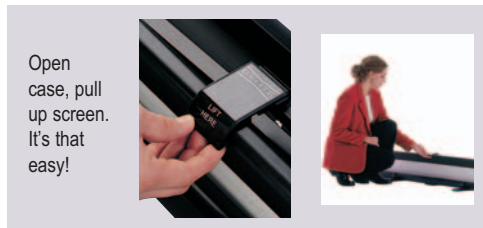

**DELUXE INSTA-THEATER®**

**Portable Screen that Sets Up in Seconds**

- Unique feature of a pneumatic scissors mechanism for raising and lowering the screen surface.
- Lightweight and self-standing so it goes anywhere. Perfect for traveling or business presentations.
- Available in a 60", 80" or 100" diagonal video or 73" or 90" HDTV sizes with Da-Lite's exclusive Wide Power screen surface.
- Available in a 60" or 80" diagonal video sizes with a Matte White screen surface.

*Matte White and Wide Power fabric will be seamless in all sizes.*

Open case, pull up screen. It's that easy!

Pneumatic scissors mechanism assists the raising of the screen surface and allows one finger height adjustment.

### Self-Rising Portable Projection Screen

- Pneumatic lift allows the screen surface to rise to its most extended position. The screen retracts by depressing the foot pedal.
- Lightweight and self-standing so it goes anywhere. Perfect for traveling or business presentations.
- Available exclusively as a 100" diagonal size with Da-Lite's exclusive Wide Power screen surface.