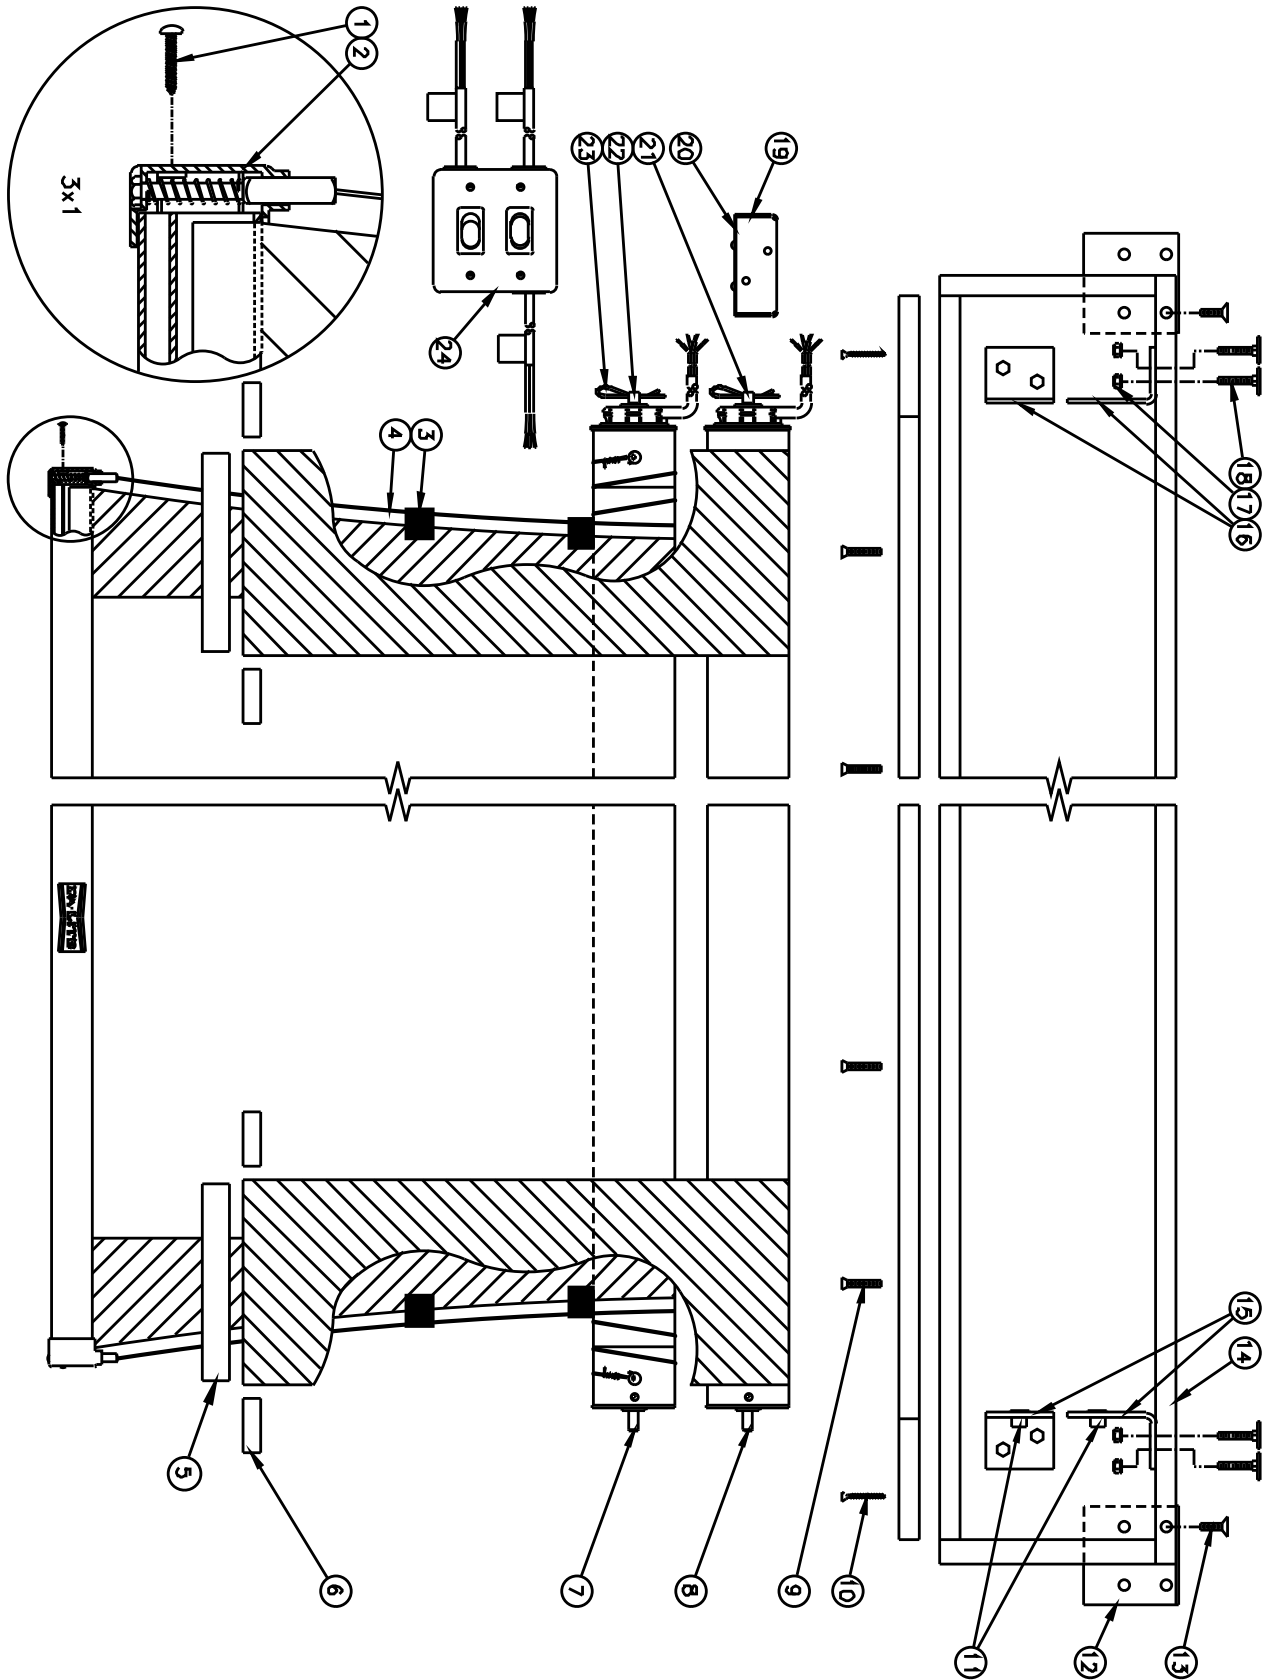

TENSIONED DUAL MASKING ELECTROL®

TENSIONED DUAL MASKING ELECTROL®

Item No.	Da-Lite Part No.	Description	Quantity Required	List Price Each
1	44839	Screw for slat cap assy.	4	\$0.26
2	92030	Slat cap assy. (includes #1).	2	9.00
3	94680	Tab.	14-24	0.34
4	75658	Line, chalk and mason black (per foot) (Figure one side at approximately height of fabric + 2" + any extra needed)	Per size	0.22
5	80142	Weight bar for 50" x 92 1/2" Letter Box and 45" x 106" Cinemascope screens	2	15.30
	80143	Weight bar for 60" x 111" Letter Box screens	2	19.70
	80144	Weight bar for 69" x 128" Letter Box and 65" x 153" Cinemascope screens	2	21.80
	80145	Weight bar for 87" x 161" Letter Box screens.	2	24.00
	84123	Weight bar for 45" x 80" HDTV screens	2	13.10
	80146	Weight bar for 50" x 89" HDTV screens	2	15.30
	95144	Weight bar for 54" x 96" HDTV screens	2	17.50
	80147	Weight bar for 60" x 107" HDTV and 49" x 115" Cinemascope screens	2	19.70
	80148	Weight bar for 69" x 123" HDTV screens	2	21.80
	80149	Weight bar for 87" x 155" HDTV screens	2	24.00
	98409	Weight bar for 52" x 122" and 54" x 126" Cinemascope screens	2	21.80
	98411	Weight bar for 58" x 136" Cinemascope screens	2	24.00
6	46922	Tape for pocket end, black	4	0.64
	91876	Tape for pocket, black (not shown).	4	0.64
7		Fabric and roller assemblies include #2, 3 and 4		
	80665	Fabric and roller assy., Da-Mat 50" x 92 1/2" Letter Box.	1	978.00
	89015	Fabric and roller assy., High Contrast Da-Mat 50" x 92 1/2" Letter Box	1	978.00
	80667	Fabric and roller assy., Pearlescent 50" x 92 1/2" Letter Box	1	1348.00
	80666	Fabric and roller assy., Cinema Vision 50" x 92 1/2" Letter Box	1	1636.00
	90429	Fabric and roller assy., High Contrast Cinema Vision 50" x 92 1/2" Letter Box.	1	1636.00
	91623	Fabric and roller assy., High Contrast Cinema Perf 50" x 92 1/2" Letter Box	1	2084.00
	83893	Fabric and roller assy., Audio Vision 50" x 92 1/2" Letter Box.	1	1860.00
	91447	Fabric and roller assy., High Contrast Audio Vision 50" x 92 1/2" Letter Box	1	1860.00
	86461	Fabric and roller assy., Da-Tex 50" x 92 1/2" Letter Box	1	1518.00
	80689	Fabric and roller assy., Dual Vision 50" x 92 1/2" Letter Box.	1	1518.00
	80668	Fabric and roller assy., Da-Mat 60" x 111" Letter Box	1	1210.00
	89016	Fabric and roller assy., High Contrast Da-Mat 60" x 111" Letter Box	1	1210.00
	80670	Fabric and roller assy., Pearlescent 60" x 111" Letter Box.	1	1656.00
	80669	Fabric and roller assy., Cinema Vision 60" x 111" Letter Box.	1	2002.00
	90430	Fabric and roller assy., High Contrast Cinema Vision 60" x 111" Letter Box	1	2002.00
	91624	Fabric and roller assy., High Contrast Cinema Perf 60" x 111" Letter Box.	1	2446.00
	83894	Fabric and roller assy., Audio Vision 60" x 111" Letter Box	1	2224.00
	91448	Fabric and roller assy., High Contrast Audio Vision 60" x 111" Letter Box.	1	2224.00
	86462	Fabric and roller assy., Da-Tex 60" x 111" Letter Box.	1	1862.00
	80690	Fabric and roller assy., Dual Vision 60" x 111" Letter Box	1	1862.00
	80671	Fabric and roller assy., Da-Mat 69" x 128" Letter Box.	1	1376.00
	89017	Fabric and roller assy., High Contrast Da-Mat 69" x 128" Letter Box	1	1376.00
	80673	Fabric and roller assy., Pearlescent 69" x 128" Letter Box	1	1882.00
	80672	Fabric and roller assy., Cinema Vision 69" x 128" Letter Box	1	2270.00
	90431	Fabric and roller assy., High Contrast Cinema Vision 69" x 128" Letter Box.	1	2270.00
	91625	Fabric and roller assy., High Contrast Cinema Perf 69" x 128" Letter Box	1	2716.00
	83895	Fabric and roller assy., Audio Vision 69" x 128" Letter Box	1	2492.00
	91449	Fabric and roller assy., High Contrast Audio Vision 69" x 128" Letter Box	1	2492.00
	86463	Fabric and roller assy., Da-Tex 69" x 128" Letter Box	1	2112.00
	80691	Fabric and roller assy., Dual Vision 69" x 128" Letter Box.	1	2112.00
	80674	Fabric and roller assy., Da-Mat 87" x 161" Letter Box.	1	1718.00
	89018	Fabric and roller assy., High Contrast Da-Mat 87" x 161" Letter Box	1	1718.00