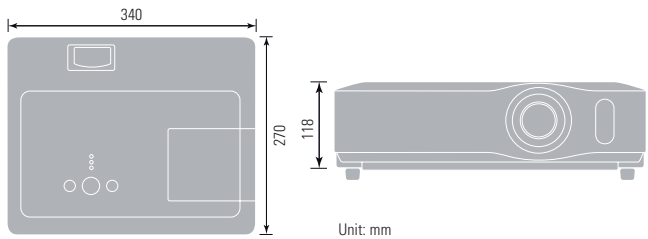

# CP-X205

Image Size 4:3				
Screen Size (Diagonal)	Projection Distance (a)		Screen Height (cm)	
	min. (m)	max. (m)	b (top)	c (bottom)
40" (1.0)	1.2	1.4	55	6
60" (1.5)	1.8	2.2	82	9
100" (2.5)	3.0	3.6	137	15
150" (3.8)	4.6	5.5	206	23
200" (5.1)	6.1	7.3	274	30
300" (7.6)	9.1	11.0	411	46

### OPTICAL

LCD Panel		0.63" P-Si TFT x 3
Resolution		XGA: 1024 dots x 768 lines
Brightness	Normal Mode	2200 ANSI Lumens
	Whisper Mode	1500 ANSI Lumens
Contrast Ratio		500:1 (typ)
Lens		F1.7-1.9 (f=19.5-23.4mm) Manual Focus, Manual Zoom x 1.2
Lamp		220W UHB
Lamp Life		2000 (normal)/3000 (whisper)
Projection Distance		0.9 - 11.0m
Distance to Width Ratio (:1)		1.5 (WIDE), 1.8 (TELE)
Diagonal Display Size		30-300" (60°@1.8m, Wide)
Number of Colour		8 Bit/colour, 16.7M colours
Keystone Correction		9:1 upward shift, fixed