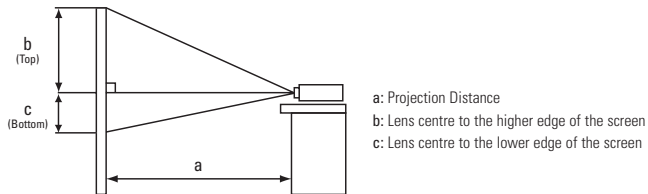

# CP-X205

Image Size 4:3				
Screen Size (Diagonal)	Projection Distance (a)		Screen Height (cm)	
	min. (m)	max. (m)	b (top)	c (bottom)
40" (1.0)	1.2	1.4	55	6
60" (1.5)	1.8	2.2	82	9
100" (2.5)	3.0	3.6	137	15
150" (3.8)	4.6	5.5	206	23
200" (5.1)	6.1	7.3	274	30
300" (7.6)	9.1	11.0	411	46