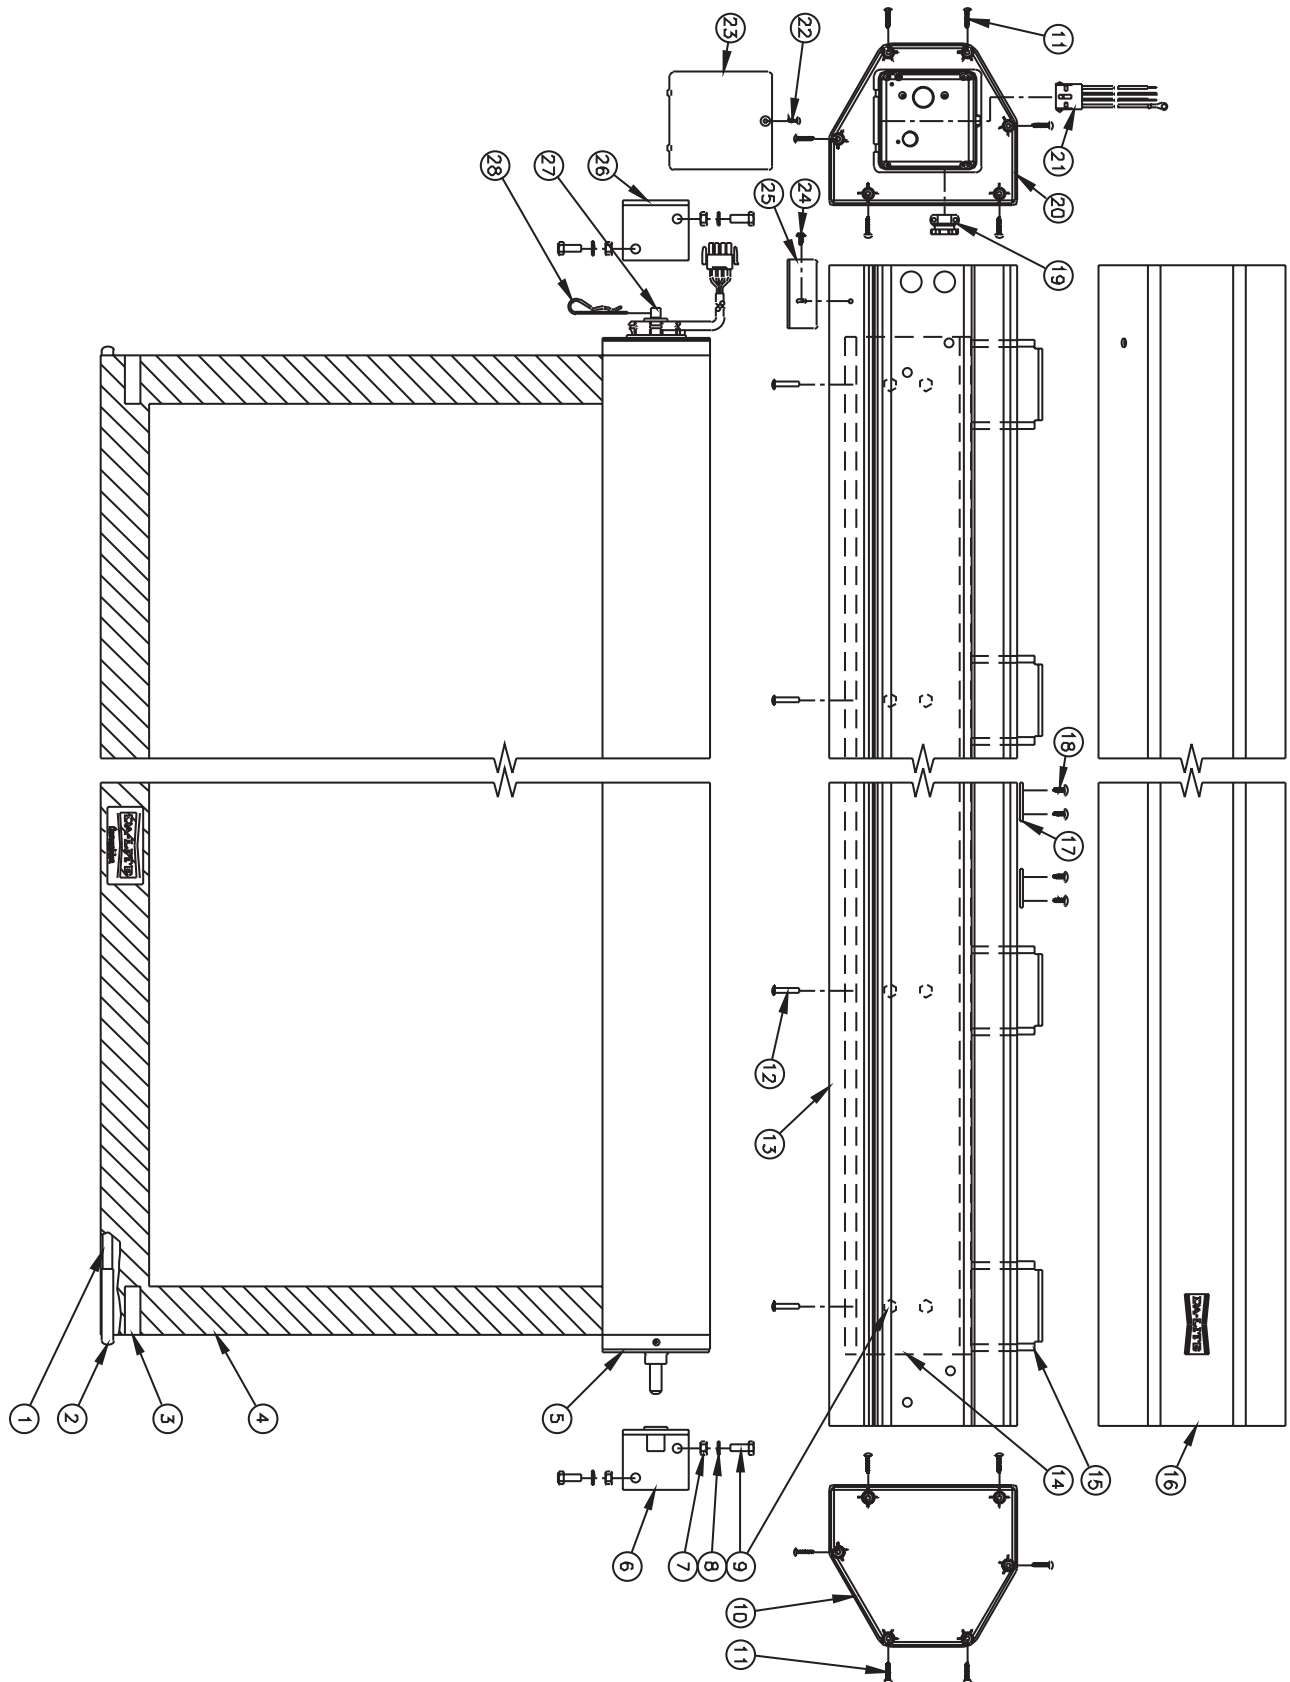

LARGE COSMOPOLITAN® ELECTROL®

Item No.	Da-Lite Part No.	Description	Quantity Required	List Price Each
1	46345	Slat, 3/8" diam. for 12' x 12' screens	1	$13.40
	82441	Slat, 3/8" diam. for 200" diag. screens	1	14.60
	46346	Slat, 3/8" diam. for 14', 210" diag., and 188" diag. screens.	1	17.50
	46347	Slat, 3/8" diam. for 16', 240" diag., and 216" diag. Screens	1	19.70
2	46763	Slat cap, black.	2	0.30
3	46922	Tape for pocket, black.	2	0.64
	91876	Tape for pocket, black (not shown).	2	0.64
4	96912	Fabric, Matte White 12' x 12'	1	1210.00
	46135	Fabric, Matte White 14' x 14'	1	1660.00
	46137	Fabric, Matte White 16' x 16'	1	2074.00
	96914	Fabric, Matte White 120" x 160" - 200" diag..	1	948.00
	81660	Fabric, Matte White 123" x 164" - 210" diag..	1	1116.00
	85573	Fabric, Matte White 141" x 188" - 240" diag..	1	1524.00
	96916	Fabric, Matte White 92" x 164" - 188" diag..	1	966.00
	96917	Fabric, Matte White 106" x 188" - 216" diag..	1	1586.00
5	96902	Roller assy., 4.5" diam. for 12' x 12' screens	1	378.00
	96903	Roller assy., 4.5" diam. for 200" diag.. Screens	1	388.00
	96904	Roller assy., 4.5" diam. for 14', 210" diag., and 188" diag. screens	1	442.00
	96905	Roller assy., 4.5" diam. for 16', 240" diag., and 216" diag. screens	1	484.00
6	96910	Roller bracket assy., pin end white.	1	37.80
7	44752	Nut for mounting brackets and hanger bracket.	12	0.16
8	95073	Washer for mounting brackets and hanger bracket.	12	0.34
9	93506	Screw for mounting brackets and hanger bracket.	12	1.70
10	96301	Pin end cap, white	1	12.60
11	88822	Screw for end caps, white.	12	0.30
12	98912	Screw for hanger bracket, white.	4/6	0.42
13	96894WHITE	White base for 12' x 12' screens	1	516.00
	96895WHITE	White base for 200" diag.. screens.	1	530.00
	96896WHITE	White base for 14', 210" diag., and 188" diag. screens	1	600.00
	96897WHITE	White base for 16', 240" diag., and 216" diag. screens	1	654.00
14	96704	Hanger bracket for 12' x 12' screens	1	84.00
	96311	Hanger bracket for 200" diag. and over screens.	1	90.30
15	96650	Hanger bracket, white.	4	29.40
16	96898WHITE	White cover for 12' x 12' screens.	1	400.00
	96899WHITE	White cover for 200" diag.. screens	1	410.00
	96900WHITE	White cover for 14', 210" diag., and 188" diag. screens	1	470.00
	96901WHITE	White cover for 16', 240" diag., and 216" diag. screens	1	516.00
17	96923	Cover retainer, white	2	3.20
18	87059	Screw for cover retainer, white	4	0.26
19	54520	Connector, cable 3/8"	1	1.26
20	96303	Motor end cap, white	1	12.60
21	84470	Connector assy., 120v.	1	4.00
	84482	Connector assy., 240v	1	4.00
22	89464	Screw for cover plate, white.	1	0.34
23	96305	Cover plate, motor end cap	1	5.10
24	44799	Ground screw, #10-32 for wire cover	1	0.30
25	99501WHITE	Cover, wire	1	2.50
26	96631	Roller bracket, motor end white.	1	37.80
27	96911	Motor assy., 120v.	1	918.00
	33775	Motor assy., 120v with built-in LVC.	1	1088.00
	32600	Motor assy., 240v.	1	918.00
	32625	Motor assy., 240v with built-in LVC	1	1088.00

Electric Screens