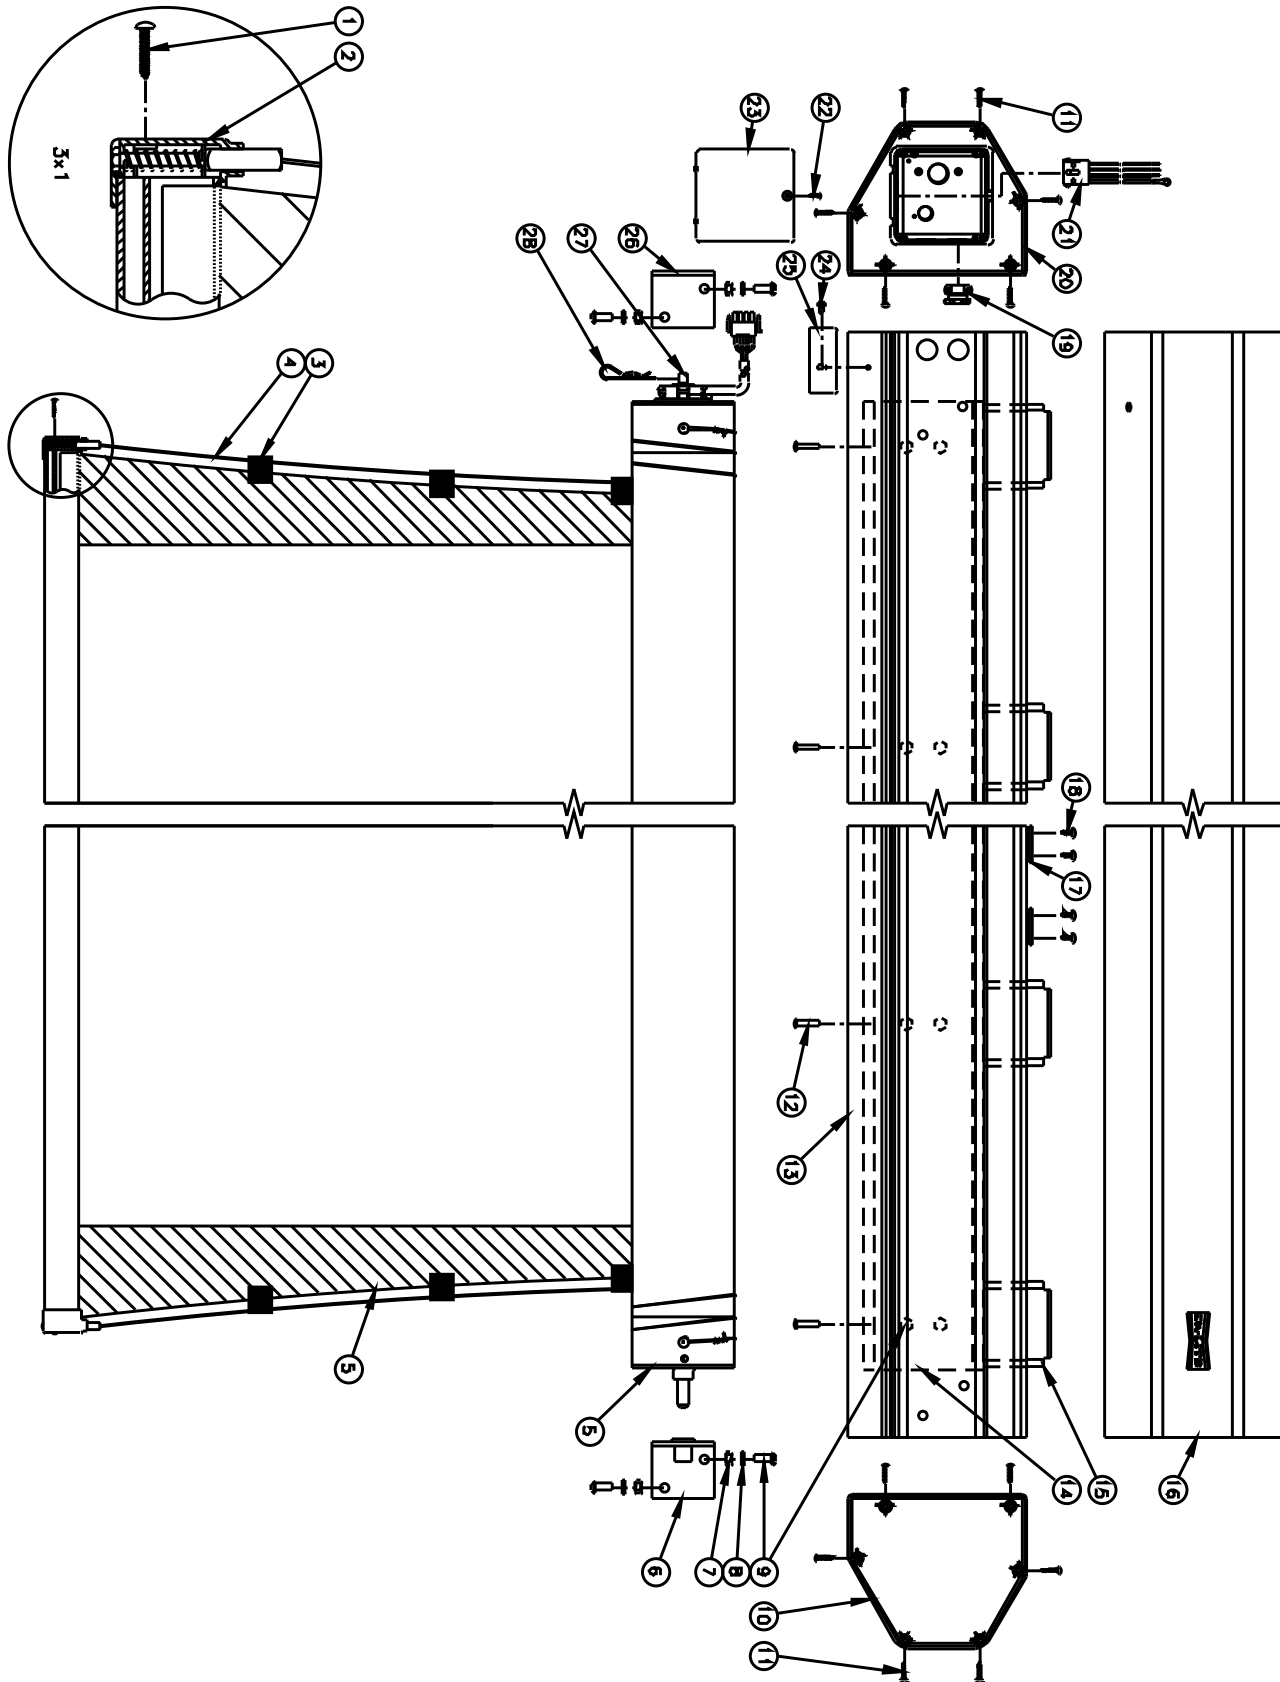

LARGE TENSIONED COSMOPOLITAN® ELECTROL®