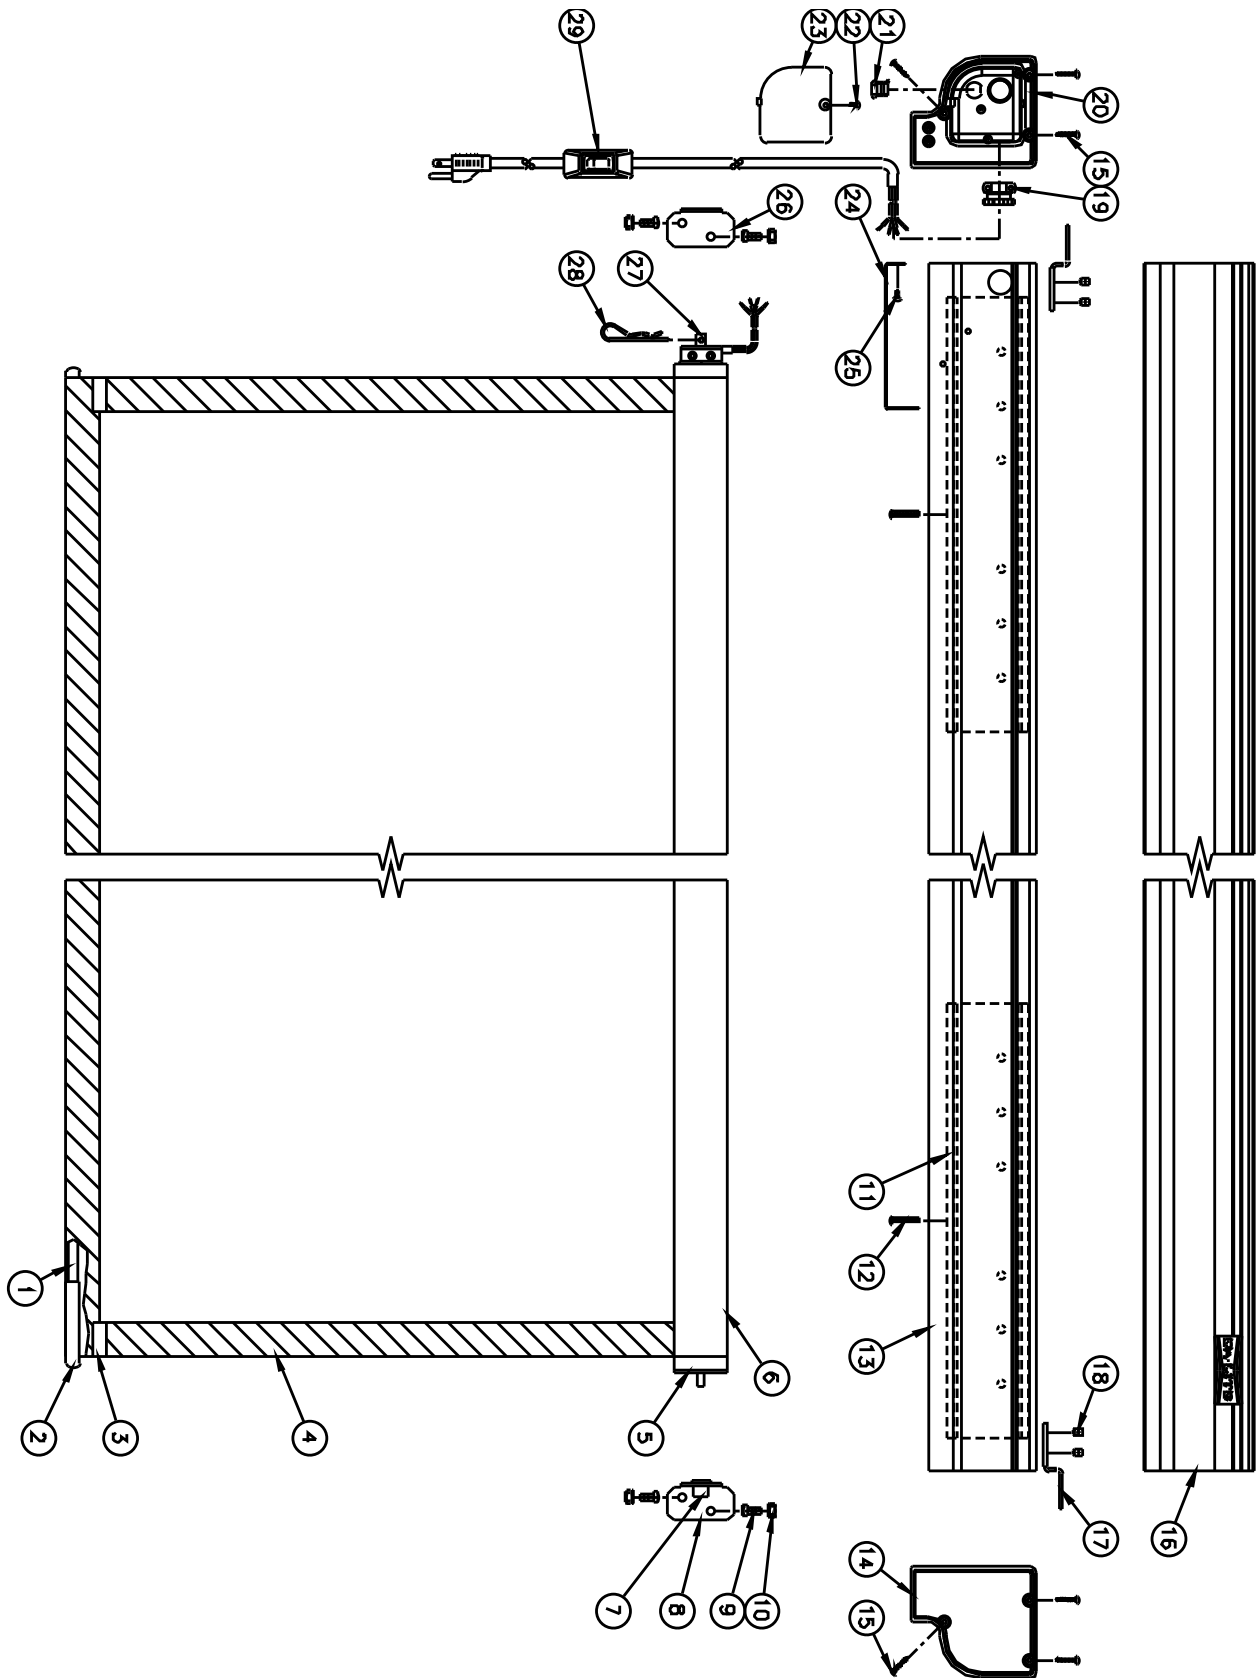

**DESIGNER CONTOUR® ELECTROL®/
DESIGNER CINEMA**