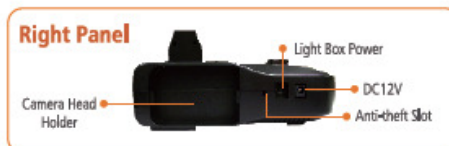

AVerVision Software

AVerMedia's new AVerVision software offers brand new UI with the ability to do networking, add annotations to document camera content, and capture still images, record video clips with audio in multiple formats.

Minimum System Requirement

For PC

- ☐ Intel® Pentium® IV or AMD Athlon® XP or higher processor
- ☐ 3 GHz Pentium IV or Intel core 2 duo or better (recommended)
- ☐ Windows 2000 Professional (SP4), Windows XP Professional (SP2) or Home, Vista (32-bit or 64-bit)

For MAC

- ☐ 1 GHz G4 processor or 1.83 GHz Intel core 2 duo or better
- ☐ Mac OS 10.3.(Panther), or 10.4.(Tiger), or 10.5 (Leopard)

Memory: 512 MB (1GB recommended for Vista and Leopard)

Hard Disk: 60MB of available hard-disk space

LAN connection for Networking function: RJ-45 100T, or 802.11b WLAN (802.11g recommended)

AVerVision Features

- Image Enhance Mode
- Networking
- Annotation
- Video and Audio recording
- Still image capture (Single/Continuous)
- Support TWAIN
- Control Document Cameras features from control panel
- Printer

Package Content

Standard

- AVerVision CP300
- Power Adapter & Cord
- S-Video/ RS-232 Adapter Cable
- VGA Cable
- S-Video Cable
- USB Cable
- RCA Cable
- Remote Control with Batteries
- User Manual
- AVerVision Software CD
- Warranty Card
- Carrying Bag
- Anti-Glare Sheet

Optional Accessory

- Microscope Adapter
- Light Box

*1 Please refer to user manual

*2 Features subject to change without notice

Global Home Page: www.avermedia.com, www.avervision.com

International / Taiwan: (Tel) 886-2-2226-3630 (Fax) 886-2-2226-8751

USA: (Tel) 1-408-263-3828 (Fax) 1-408-263-8132

U.K.: (Tel) 44-870-224-7116 (Fax) 44-44-870-224-7124

Germany: (Tel) 49 (6074) 40740-0 (Fax) 49 (6074)40740-37

France: (Tel) 01 60 05 75 16 (Fax) 01 60 05 78 42

Spain: (Tel) 34-91-804- 6035 (Fax) 34-91-803-7629

Thailand: (Tel) 66-2-9429262 (Fax) 66-2-9429266

China: (Tel) 86-21-52987988 (Fax) 86-21-52987970