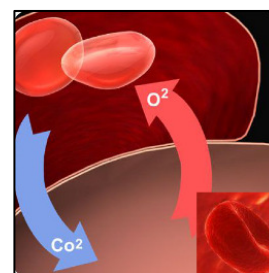

Software System Requirement

Windows®	2000 (SP4), XP (SP2), Vista (32-bit or 64-bit)
Macintosh®	OS 10.3 (Panther), OS 10.4 (Tiger), OS 10.5 (Leopard)

Quick Auto Focus sharpens image quality

Versatile Added on!