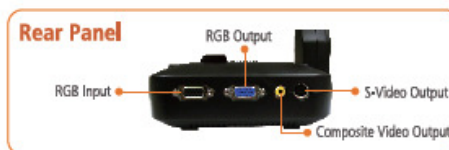

AVerVision Software

AVerMedia's new AVerVision software offers brand new UI with the ability to do networking, add annotations to document camera content, and capture still images, record video clips with audio in multiple formats.

Minimum System Requirement

For PC

- ☐ Intel® Pentium® IV or AMD Athlon® XP or higher processor
- ☐ 3 GHz Pentium IV or Intel core 2 duo or better (recommended)
- ☐ Windows 2000 Professional (SP4), Windows XP Professional (SP2) or Home, Vista (32-bit or 64-bit)

For MAC

- ☐ 1 GHz G4 processor or 1.83 GHz Intel core 2 duo or better
- ☐ Mac OS 10.3.(Panther), or 10.4.(Tiger), or 10.5 (Leopard)

Memory: 512 MB (1GB recommended for Vista and Leopard)

Hard Disk: 60MB of available hard-disk space

LAN connection for Networking function: RJ-45 100T, or 802.11b WLAN (802.11g recommended)

AVerVision Features

- Image Enhance Mode
- Networking
- Annotation
- Video and Audio recording
- Still image capture (Single/Continuous)
- Support TWAIN
- Control Document Cameras features from control panel
- Printer

Package Content

Standard

- AVerVision CP300
- Power Adapter & Cord
- S-Video/ RS-232 Adapter Cable
- VGA Cable
- S-Video Cable
- USB Cable
- RCA Cable
- Remote Control with Batteries
- User Manual
- AVerVision Software CD
- Warranty Card
- Carrying Bag
- Anti-Glare Sheet

Optional Accessory

- Microscope Adapter
- Light Box

*1 Please refer to user manual

*2 Features subject to change without notice

Global Home Page: www.avermedia.com, www.avervision.com

International / Taiwan: (Tel) 886-2-2226-3630 (Fax) 886-2-2226-8751

USA: (Tel) 1-408-263-3828 (Fax) 1-408-263-8132

U.K.: (Tel) 44-870-224-7116 (Fax) 44-44-870-224-7124

Germany: (Tel) 49 (6074) 40740-0 (Fax) 49 (6074)40740-37

France: (Tel) 01 60 05 75 16 (Fax) 01 60 05 78 42

Spain: (Tel) 34-91-804- 6035 (Fax) 34-91-803-7629

Thailand: (Tel) 66-2-9429262 (Fax) 66-2-9429266

China: (Tel) 86-21-52987988 (Fax) 86-21-52987970