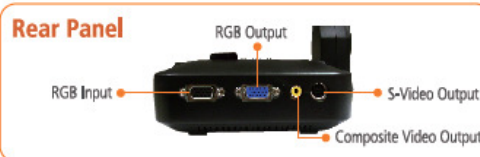

Optional Accessory

- Microscope Adapter
- Light Box
- Carrying Bag

*1 Please refer to user manual

*2 Features subject to change without notice

Global Home Page: www.avermedia.com, www.avervision.com

International / Taiwan: (Tel) 886-2-2226-3630 (Fax) 886-2-2226-8751

USA: (Tel) 1-408-263-3828 (Fax) 1-408-263-8132

U.K.: (Tel) 44-870-224-7116 (Fax) 44-44-870-224-7124

Germany: (Tel) 49 (6074) 40740-0 (Fax) 49 (6074)40740-37

France: (Tel) 01 60 05 75 16 (Fax) 01 60 05 78 42

Spain: (Tel) 34-91-804- 6035 (Fax) 34-91-803-7629

Thailand: (Tel) 66-2-9429262 (Fax) 66-2-9429266

China: (Tel) 86-21-52987988 (Fax) 86-21-52987970