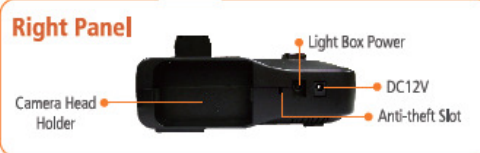

Optional Accessory

- Microscope Adapter
- Light Box
- Carrying Bag

*1 Please refer to user manual

*2 Features subject to change without notice

Global Home Page: www.avermedia.com, www.avervision.com

International / Taiwan: (Tel) 886-2-2226-3630 (Fax) 886-2-2226-8751

USA: (Tel) 1-408-263-3828 (Fax) 1-408-263-8132

U.K.: (Tel) 44-870-224-7116 (Fax) 44-44-870-224-7124

Germany: (Tel) 49 (6074) 40740-0 (Fax) 49 (6074)40740-37

France: (Tel) 01 60 05 75 16 (Fax) 01 60 05 78 42

Spain: (Tel) 34-91-804- 6035 (Fax) 34-91-803-7629

Thailand: (Tel) 66-2-9429262 (Fax) 66-2-9429266

China: (Tel) 86-21-52987988 (Fax) 86-21-52987970