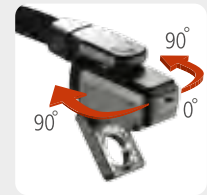

Portable Document Camera

AVerVision CP130

Bend to the Core

Simple Flexible

The novel design of AVerVision CP130 is revolutionizing how teachers to deliver rich visual lessons with unlimited flexibility! The innovative shuttle wheel as well as the clear LED indicators make it easy for you to operate; and the patented storage design realizes teaching mobility. In addition to useful functions such as Auto Image and Continuous Capture, the newly bundled AVerVision software has a friendlier user interface with Networking, Annotation, and Recording features to enrich teaching and learning. Combining flexibility with ease of use AVerVision CP130 is the best value for your budget.

Smart Mechanical Design

Now teaching mobility is strengthened by CP130's smart storage design and weights only 2.4kg. You can easily store the camera head in the holder and carry it with one hand. The reliable gooseneck arm with rotatable camera head adds more flexibility in maneuvering around any 3D objects from different angles.

Handy Control Panel

The innovative shuttle wheel makes it effortless to zoom in and out by spinning the wheel backward or forward with only a touch of one finger. In addition, the clear LED indicators on the control panel indicate the current mode and thus provide interruption free for presentations and classes.

Bright LED Lighting

The LED lamp embedded in the camera head provides better image quality when presenting documentations in a low light classroom environment. Its flip-to-open design allows you to adjust the light angles more flexibly compared to the traditional ones that only allow direct shining of lights on objects.