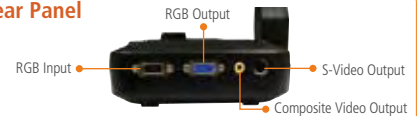

Product Specifications

Image Sensor	1/2" CMOS
Total Pixels	850K Pixels
Output Resolution	XGA (1024 x 768)
Lens	f1= 9.6mm
Zoom	8X Digital Zoom
Frame Rate	12fps (Max.)
Focus	Manual
Shooting Area	A4 Landscape
Image Rotation	Camera Head 0°/ 90°/ -90°
Image Storage	Built-in Memory (Max: 40)
On-Screen Display (OSD)	Provided
Image Effect	Color/ B/W/ Negative/ Mirror/ Reverse/ Freeze
Image Adjust.	Auto/ Manual
(White Balance/Exposure/Night View)	
Display Mode	Text/ Graphics
Capture Mode	Single/Continuous
Profile	Provided
Timer	Provided
Flicker Filter Control	2 Levels
RGB Input / Output	Provided (15-Pins D-sub, Pass Through)
S-Video, Composite Video Output	Provided (NTSC or PAL)
USB 2.0 Port	Provided (USB Camera/ Built-in Image Download)
Light Source	Embedded LED Lamp
Dimension	Operating: 160mm x 170mm x 450mm Folded: 287.4mm x 232.5mm x 61mm
Net Weight	2.4kg (5.31lbs)
Power Source	AC/DC 100-240V ~ 4A ~ 4.2A, 50/60 Hz
Warranty	3 Year Limited Parts and Labor^{*1}
Certifications	FCC, CE
Compatible Operating System	
Windows®	2000 (SP4), XP (SP2), Vista (32-bit or 64-bit)
Macintosh®	OS 10.3 (Panther), OS 10.4 (Tiger), OS 10.5 (Leopard)
Package Content	
AVerVision CP130	RCA Cable
Power Adapter & Cord	User Manual
VGA Cable	AVerVision Software CD
S-Video Cable	Anti-Glare Sheet
USB Cable	Warranty Card

* Please refer to warranty card

Rear Panel

Right Panel

Left Panel

Optional Accessories

Distributor / Dealer :

AVerMedia®
www.avermedia.com
www.avervision.com