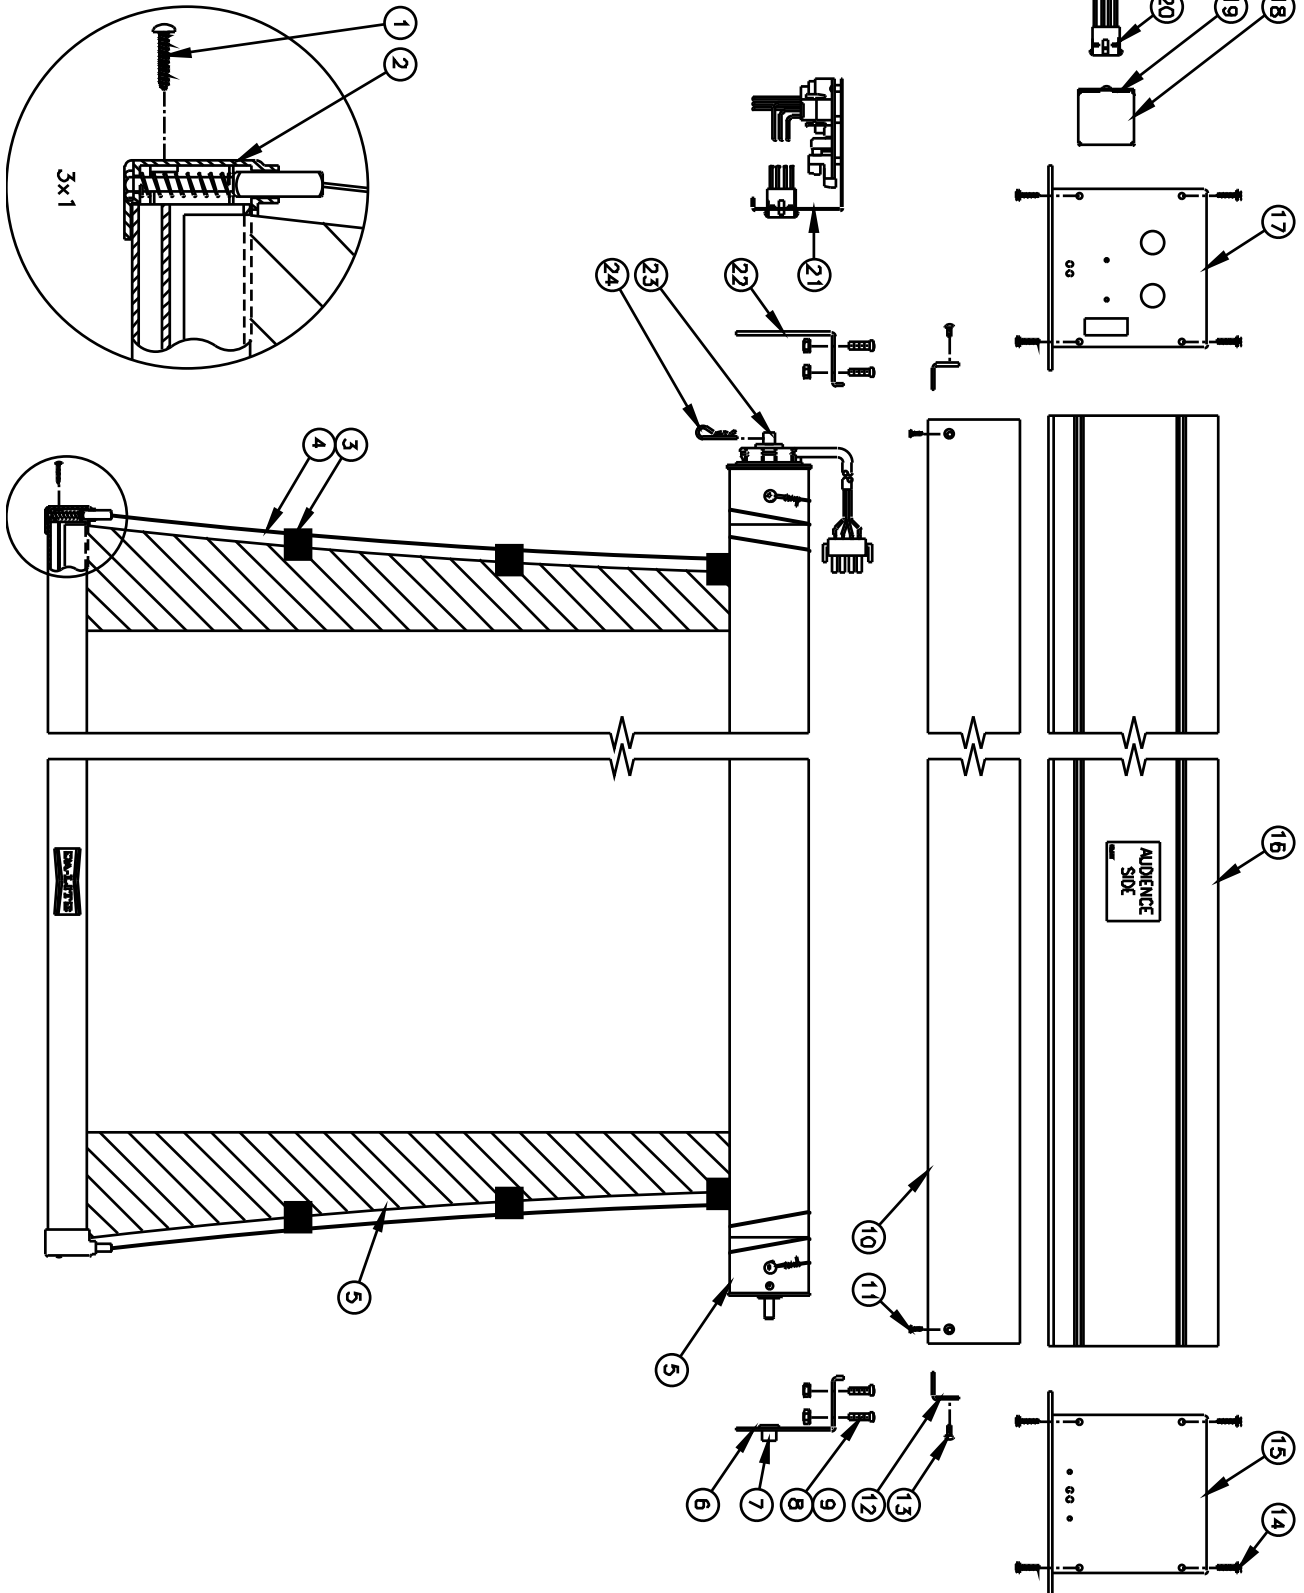

TENSIONED ADVANTAGE® ELECTROL®