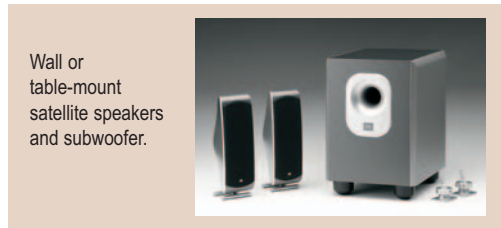

Wall or table-mount satellite speakers and subwoofer.

VIDEO FORMAT

Viewing Area H x W		Nominal Diagonal		Da-Mat	High Contrast Da-Mat	Da-TeX (Rear)	Pearl- escent	Cinema Vision	High Contrast Cinema Vision	High Power®	Dual Vision
in.	cm.	in.	cm.								
50 1/2" x 67"	128 x 170	84"	213	x	x	x	x	x	x	x	x
60" x 80"	152 x 203	100"	254	x	x	x	x	x	x	x	x
72" x 96"	183 x 244	120"	305	x	x	x	x	x	x	x	x
90" x 120"	229 x 305	150"	381	x	x	x	x	x	x		x

HDTV FORMAT

Viewing Area H x W		Nominal Diagonal		Da-Mat	High Contrast Da-Mat	Da-TeX (Rear)	Pearl- escent	Cinema Vision	High Contrast Cinema Vision	High Power®	Dual Vision
in.	cm.	in.	cm.								
37 1/2" x 67"	95 x 170	77"	196	x	x	x	x	x	x	x	x
45" x 80"	114 x 203	92"	234	x	x	x	x	x	x	x	x
49" x 87"	124 x 221	100"	254	x	x	x	x	x	x	x	x
52" x 92"	132 x 234	106"	269	x	x	x	x	x	x	x	x
54" x 96"	137 x 244	110"	279	x	x	x	x	x	x	x	x
58" x 104"	147 x 264	119"	302	x	x	x	x	x	x	x	x
65" x 116"	165 x 295	133"	338	x	x	x	x	x	x	x	x