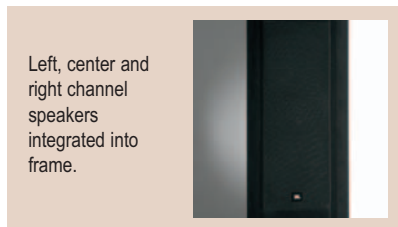

ACOUSTICAL IMAGER®

Wall Mounted Screen with Integrated Speakers

- JBL left, center and right channel speakers are integrated into the frame. Two satellite speakers and powered subwoofer also included.
- Standard with black Pro-Trim®, a fabric frame covering that absorbs light surrounding the viewing area and aesthetically enhances the appearance of the frame.
- Frame dimensions of 5 1/4" wide x 3" deep.

Da-Mat, High Contrast Da-Mat, Da-TeX (Rear), Pearlescent, Cinema Vision, High Contrast Cinema Vision, High Power® and Dual Vision fabrics will be seamless up to 12' high.

Left, center and right channel speakers integrated into frame.

Standard JBL 5.1 Surround Sound System, upgradeable to 6.1 or 7.1.

Wall or table-mount satellite speakers and subwoofer.

VIDEO FORMAT

Viewing Area H x W		Nominal Diagonal		Da-Mat	High Contrast Da-Mat	Da-TeX (Rear)	Pearl- escent	Cinema Vision	High Contrast Cinema Vision	High Power®	Dual Vision
in.	cm.	in.	cm.								
50 1/2" x 67"	128 x 170	84"	213	x	x	x	x	x	x	x	x
60" x 80"	152 x 203	100"	254	x	x	x	x	x	x	x	x
72" x 96"	183 x 244	120"	305	x	x	x	x	x	x	x	x
90" x 120"	229 x 305	150"	381	x	x	x	x	x	x		x