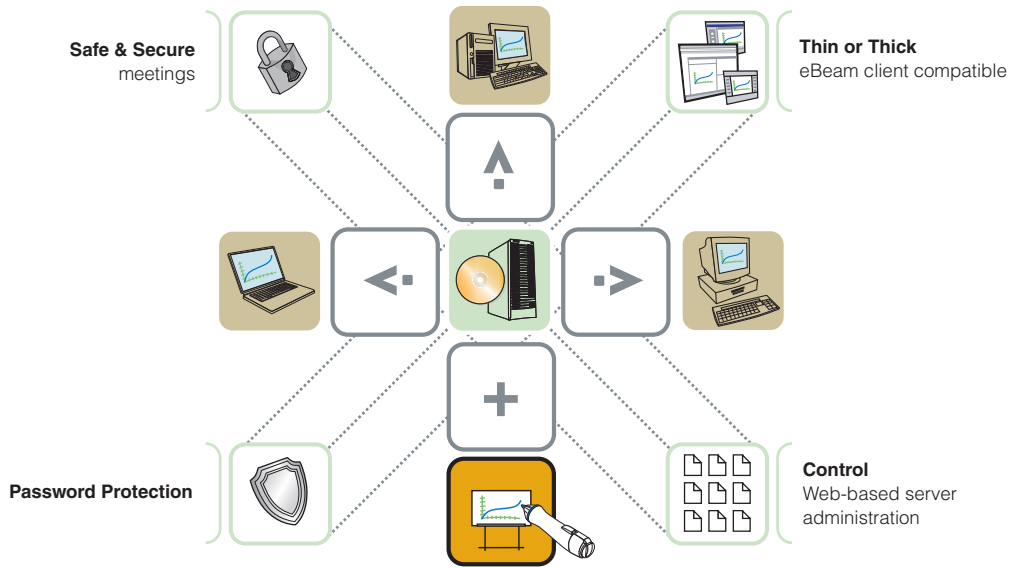

Share and archive secure meetings with  
co-workers, clients or students!

- Enterprise Server - for up to 50 eBeam meetings and 500 users
- Personal Server - 1 eBeam meeting and 100 users
- Complete meeting archiving and reporting controls
- 128-bit encryption for high-end information security
- Highly recommended for corporate and educational institutions

Share your notes, presentations, documents, images, and drawings with anyone, anywhere in the world!

### eBeam Meeting Server

The eBeam Meeting Server Software is an optional software component for eBeam System users who need to share interactive whiteboard notes and drawings with large audiences. While each eBeam System comes with the ability of sharing notes with up to 10 users on the local network and up to 25 users on the Internet, the eBeam Meeting Server Software provides customers with an affordable large-scale and highly secure in-house web conferencing solution.