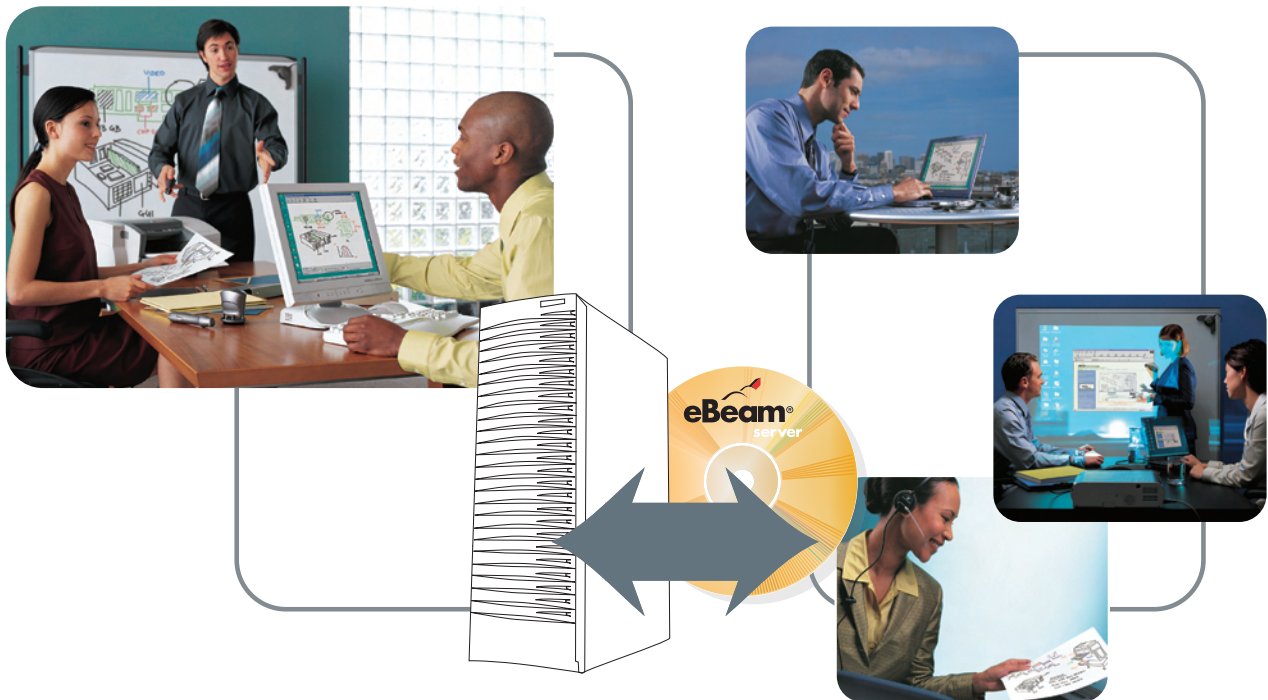

Share and archive secure meetings with  
co-workers, clients or students!

- Enterprise Server - for up to 50 eBeam meetings and 500 users
- Personal Server - 1 eBeam meeting and 100 users
- Complete meeting archiving and reporting controls
- 128-bit encryption for high-end information security
- Highly recommended for corporate and educational institutions

Share your notes, presentations, documents, images, and drawings with anyone, anywhere in the world!

### eBeam Meeting Server

The eBeam Meeting Server Software is an optional software component for eBeam System users who need to share interactive whiteboard notes and drawings with large audiences. While each eBeam System comes with the ability of sharing notes with up to 10 users on the local network and up to 25 users on the Internet, the eBeam Meeting Server Software provides customers with an affordable large-scale and highly secure in-house web conferencing solution.

### eBeam Meeting Enterprise Server

- Up to 50 concurrent eBeam meetings
- Up to 500 total concurrent meeting participants
- Password Protection
- Thin or thick eBeam client compatible
- Secure meetings - 128 bit encryption
- Web-based server administration
- Feature-rich meeting archival system