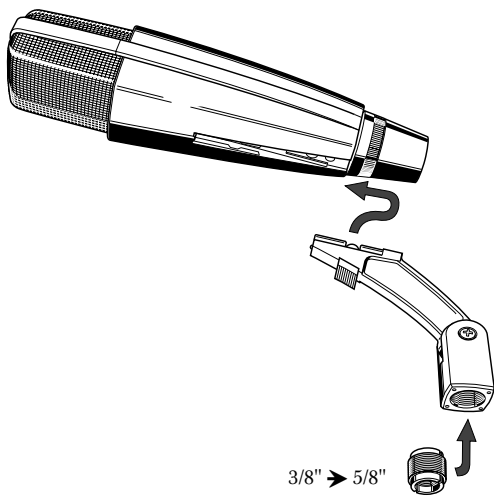

Befestigen
Mounting
Fixation
Fissaggio
Fijación
Bevestigingen