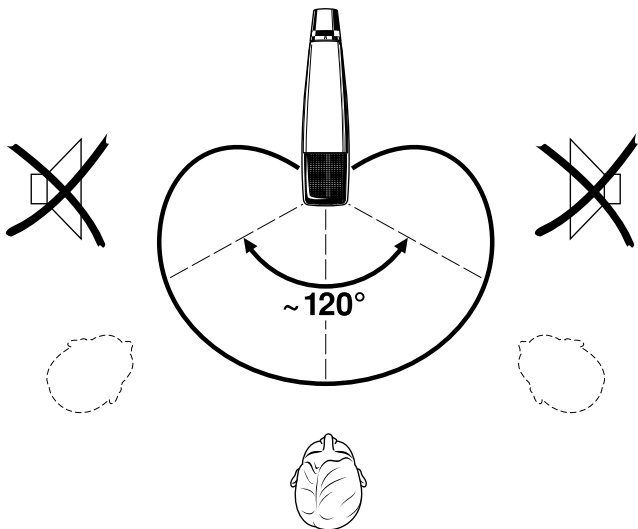

Besprechen
Speaking into the microphone
Utilisation
Parlare al microfono
Sonorizaciòn
In de microfoon spreken