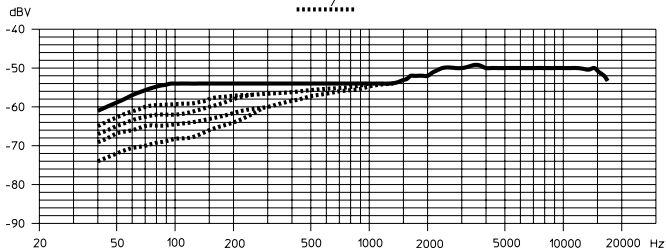

Frequenzkurve
Frequency response
Réponse en fréquence
Risposte in frequenza
Respuesta en frecuencia
Frequentiekromme

Wirkung des Baßeinstellers
Effect of the roll-off filter
Effect du filtre roll-off
Effetto del filtro roll-off
Efecto del filtro roll-off
Werking van de basinstelling

Anschluß
Connecting the microphone
Connexion
Collegamento
Conexión
Aansluiting