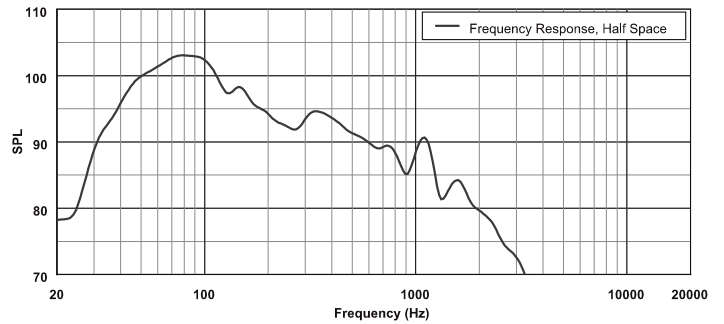

Frequency Response: