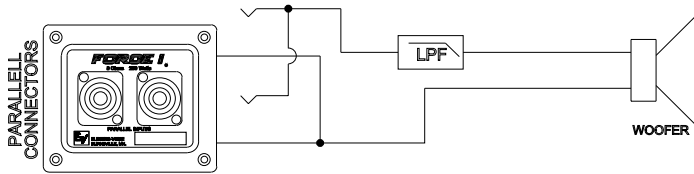

Block Diagram: