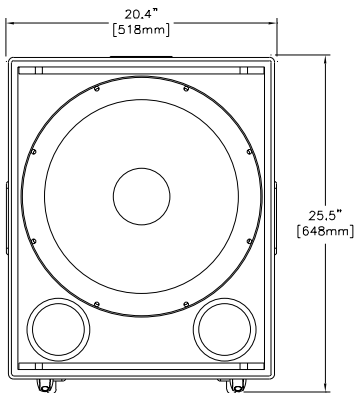

Freq. Response (-3 dB) ² :	42Hz - 160Hz
Freq. Range (-10 dB) ² :	32Hz - 600Hz
Continuous Pwr Handling ¹ :	350W
Program Pwr Handling ¹ :	700W
Short Term Pwr Handling ¹ :	1400W
Dispersion	Essentially Omnidirectional
Sensitivity (1W / 1m):	100dB
Impedance (Nominal /Min.):	8 ohms / 6.8 ohms
Max. Calc. SPL Output:	131.5 dB @ 1m
Enclosure:	Rectangular RoadWood™ Covered in Heavy Duty Black Carpet
Connectors:	Speakon NL4
Grille:	Powder Coated Steel
Dim (H x W x D) in:	25.5" x 20.4" x 23.7"
Dim (H x W x D) mm:	648 mm x 518 mm x 602 mm
Net Weight:	69 lbs (31.3 kg)
Shipping Weight:	74 lbs (33.6 kg)

¹ EIA-RS426A

² Frequency Response 1/2 Space

Block Diagram:

Frequency Response:

Dimension Drawings:

Top

Front

Side