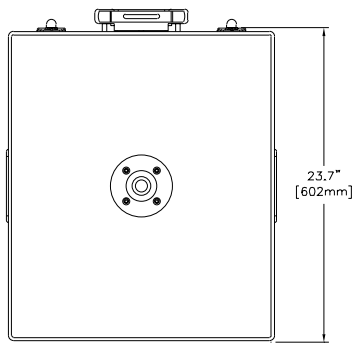

Freq. Response (-3 dB) ² :	42Hz - 160Hz
Freq. Range (-10 dB) ² :	32Hz - 600Hz
Continuous Pwr Handling ¹ :	350W
Program Pwr Handling ¹ :	700W
Short Term Pwr Handling ¹ :	1400W
Dispersion	Essentially Omnidirectional
Sensitivity (1W / 1m):	100dB
Impedance (Nominal /Min.):	8 ohms / 6.8 ohms
Max. Calc. SPL Output:	131.5 dB @ 1m
Enclosure:	Rectangular RoadWood™ Covered in Heavy Duty Black Carpet
Connectors:	Speakon NL4
Grille:	Powder Coated Steel
Dim (H x W x D) in:	25.5" x 20.4" x 23.7"
Dim (H x W x D) mm:	648 mm x 518 mm x 602 mm
Net Weight:	69 lbs (31.3 kg)
Shipping Weight:	74 lbs (33.6 kg)

¹ EIA-RS426A

² Frequency Response 1/2 Space

Block Diagram:

Frequency Response:

Dimension Drawings:

Top

Front

Side