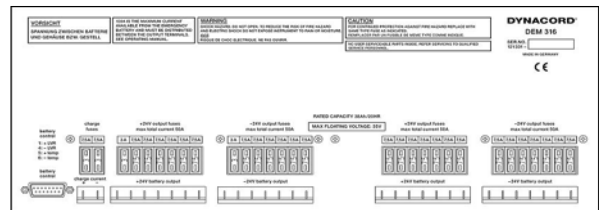

Allgemeine Gerätebeschreibung:

The DEM 316 and 317 slide-in units contain a fixed electrolyte maintenance-free battery with universal-location lead accumulators. They have a capacity of 38 Ah (DEM 316) or 65 Ah (DEM 317). They are both suitable for cycle, standby parallel and permanent charging mode.

The device has CE approval and is EN 60849 / VDE 0828 conformable in combination with the PROMATRIX® system.

Ordering information:

Model	Cat. No.	Description
DEM 316	D121331	Battery slide-in unit
DEM 317	D121332	Battery slide-in unit