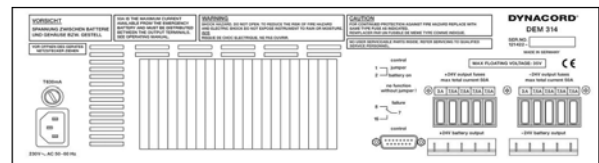

General description:

The DEM 314 is an emergency power supply with integrated charging unit. It contains a fixed electrolyte maintenance-free battery with, universal-location lead accumulators. It has a capacity of 24 Ah at a nominal voltage of 24 V. With its integrated charging unit it is suitable for cycle, standby parallel and permanent charging mode. The built-in 3-digit LC display can alternatively be switched as a charging voltage or charging current display element.

The device has CE approval and is EN 60849 / VDE 0828 conformable in combination with the PROMATRIX® system.

Ordering information:

Model	Cat. No.	Description
DEM 314	D121422	Emergency power supply