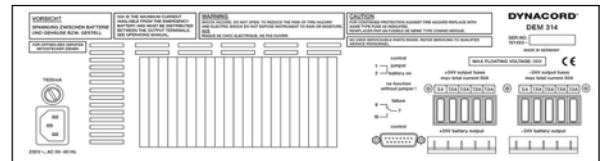

General description:

The DEM 314 is an emergency power supply with integrated charging unit. It contains a fixed electrolyte maintenance-free battery with, universal-location lead accumulators. It has a capacity of 24 Ah at a nominal voltage of 24 V. With its integrated charging unit it is suitable for cycle, standby parallel and permanent charging mode. The built-in 3-digit LC display can alternatively be switched as a charging voltage or charging current display element.

The device has CE approval and is EN 60849 / VDE 0828 conformable in combination with the PROMATRIX® system.

Ordering information:

Model	Cat. No.	Description
DEM 314	D121422	Emergency power supply