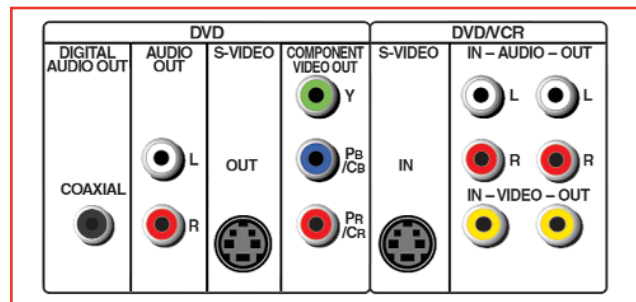

PLAYABLE DISC TYPES***

DVD-Video/CD-DA/CD-R/CD-RW/
DVD-R/DVD-RW/DVD+RW/
DVD+R/VCD/SVCD

VIDEO

Progressive Out	✓
Video DAC	10-bit/54 MHz
Video Upconversion**	720p/1080i/1080p
DivX® Home Theater Certified	✓
Digital Photo Viewer (JPEG)	✓
Y/C Separation	✓

RECORDING FUNCTIONS

Tuner Channels	ATSC/NTSC/QAM Digital Tuning
DVD-RW (VR & Video Mode)	✓
DVD+RW (VR Mode)	✓
DVD-R (Video Mode)	✓
DVD+R	✓
4-Head Hi-fi VCR	✓
Recording Modes (DVD)	1H (XP)/2H (SP)/ 4H (LP)/6H (EP)/8H (SLP)
Record Speeds (VCR)	SP/LP
V-Chip Recording	✓
Timer Recording	12 programs/1 month
Camcorder Controls	Yes (Dubbing)

AUDIO

Audio DAC	192k/24bit
MP3***	✓
WMA***	✓
Dolby® Digital Recording (2-Ch)	✓

CONVENIENCE

OSD Language	English/French/Spanish
Scan FF/REW	2x, 12x, 24x, 100x
Slow-Motion	1/2, 1/4, 1/8 (FWD)
Instant Replay	✓
Instant Skip	✓
Zoom (magnifications)	✓
Editing Features	Playlist/Rename Title/ Chapter Creation (User and Auto)
Timer Back Up (at standby mode)	30min.
Bi-directional Dubbing	✓
Auto Finalization with Undo	✓

TERMINALS

Component Out	1
HDMI™ Out	1 (All Sources)
Front DV Input	1
Front A/V Input (including S-Video)	1
Rear S-Video Input/Output	1 / 1
Rear RCA-Video Input/Output	1 / 1
Rear Analog Audio Input/Output	1/1
Coaxial Output	1

PRODUCT & PACKAGING

Unit Dimension (WHD) in.	17.13 x 3.92 x 10.31
Carton Dimension (WHD) in.	21.34 x 7.09 14.76
Unit Weight	9.68 lbs
Carton Weight	12.32 lbs
UPC Code	022265001462

for illustrative purposes

*This product is not made or sold for unauthorized use of copyrighted works, and it is only intended for recording and playback of authorized content and any other lawful use.

**An HDTV or HD Monitor with an HDCP capable HDMI or DVI input is required for video upconversion. To upconvert to 720p or 1080i resolution, a 720p or 1080i capable HDTV or HD Monitor (as applicable) is required.

***Some DVD-R/DVD-RW and CD-R/CD-RW discs may be incompatible due to laser pick up and disc design. CD-R/CD-RW discs must be recorded using CD-DA method for CD audio playback. The DVD Recorder may not support some MP3/WMA/JPEG/ recordings due to differences in recording formats, disc structure, or condition of the disc (use of CD-RW for MP3 files is not recommended). See owner's manual for more information.

<http://www.tacp.toshiba.com> Customer Solutions: 800.631.3811

© Toshiba America Consumer Products, L.L.C.

82 Totowa Road, Wayne, NJ 07470 (2007). All Rights Reserved (12/07.09)

Dolby and the double-D symbol are registered trademarks of Dolby Laboratories. DivX, DivX Certified and associated logos are registered trademarks of DivX, Inc. and are used under license. HDMI, the HDMI logo and High-Definition Multimedia Interface are trademarks of HDMI Licensing L.L.C. Product design and specifications subject to change or modification without notice.